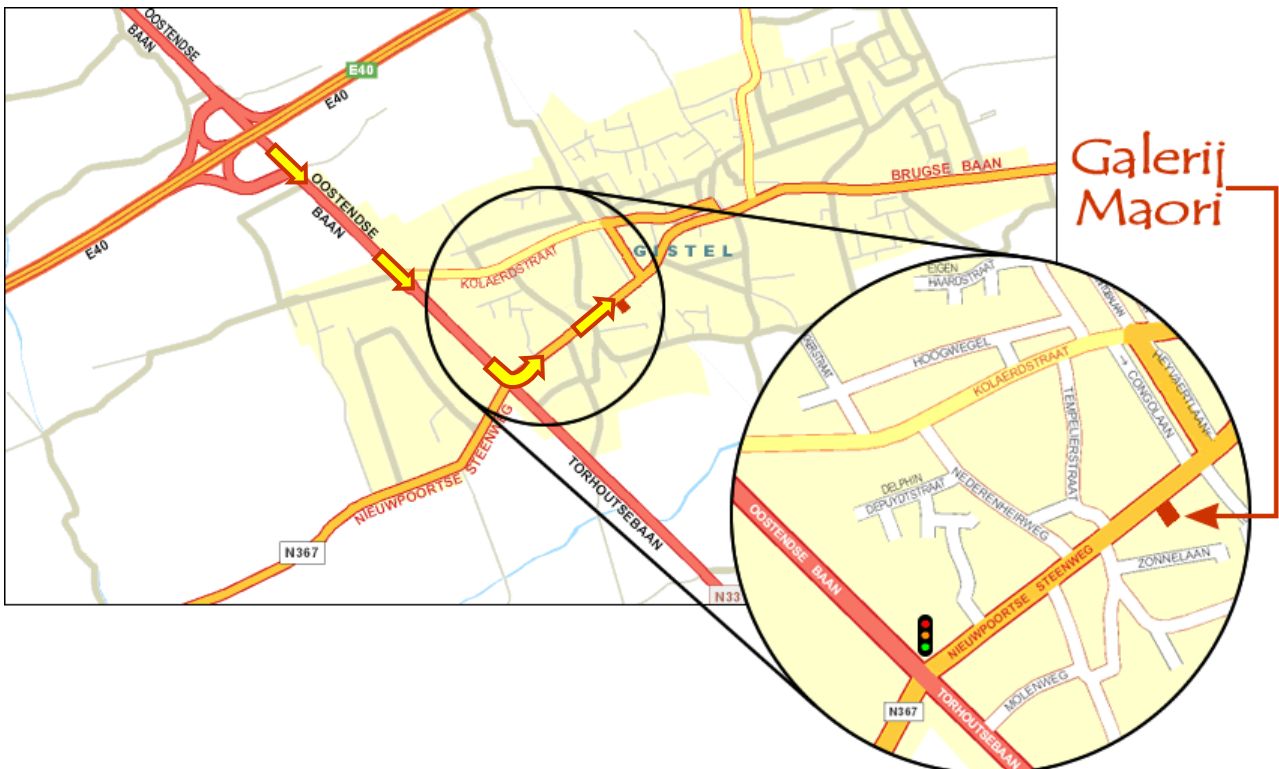

# Galerij Maori - Routebeschrijving

From the E40 take junction 'Gistel'. From this junction you come onto the 'Oostendse Baan'. Turn right towards Gistel. At the traffic lights turn left and after approximately 400m you will find gallery Maori on your right hand side.